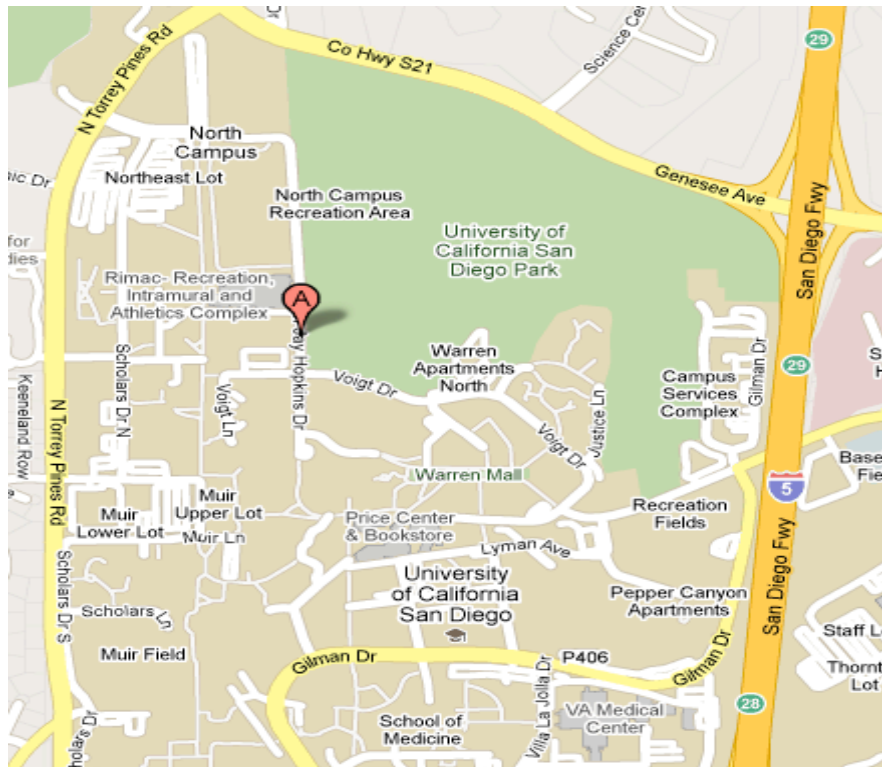

201 All-Hands Meeting
University of California San Diego

GENERAL INFORMATION

Location: San Diego Supercomputer Center East

Getting to the Campus:

Please see the map below and detailed directions for getting to the SDSC building on the next pages.

Parking:

Parking passes are required. You may park in the parking structure located directly south of the SDSC building. If you do not already have a UCSD parking permit, you can purchase a one-day parking pass for \$8 at the kiosks located in the parking garage and park in any green “B” space. **Please note that we are unable to reimburse anyone for parking passes or citations.**

2011 All-Hands Meeting
University of California San Diego

Directions to SDSC from the North (I-5 South):

Take exit 29 for Genesee Ave	 0.2 mi
Keep right at the fork, follow signs for Genesee Ave W and merge onto Genesee Ave	 0.8 mi
Turn left at N Torrey Pines Rd	 0.3 mi
Turn left at Ucsd Northpoint Driveway	 0.1 mi
Slight left at John Jay Hopkins Dr Destination will be on the right	 0.4 mi

Directions to SDSC from the South (I-5 North):

Take exit 29 for Genesee Ave	 0.3 mi
Turn right at Genesee Ave	 0.3 mi
Turn right toward Voigt Dr	 0.3 mi
Turn left toward Voigt Dr	95 ft
Turn right at Voigt Dr	 0.5 mi
Turn right to stay on Voigt Dr	 0.5 mi
Turn right at John Jay Hopkins Dr Destination will be on the left	 312 ft